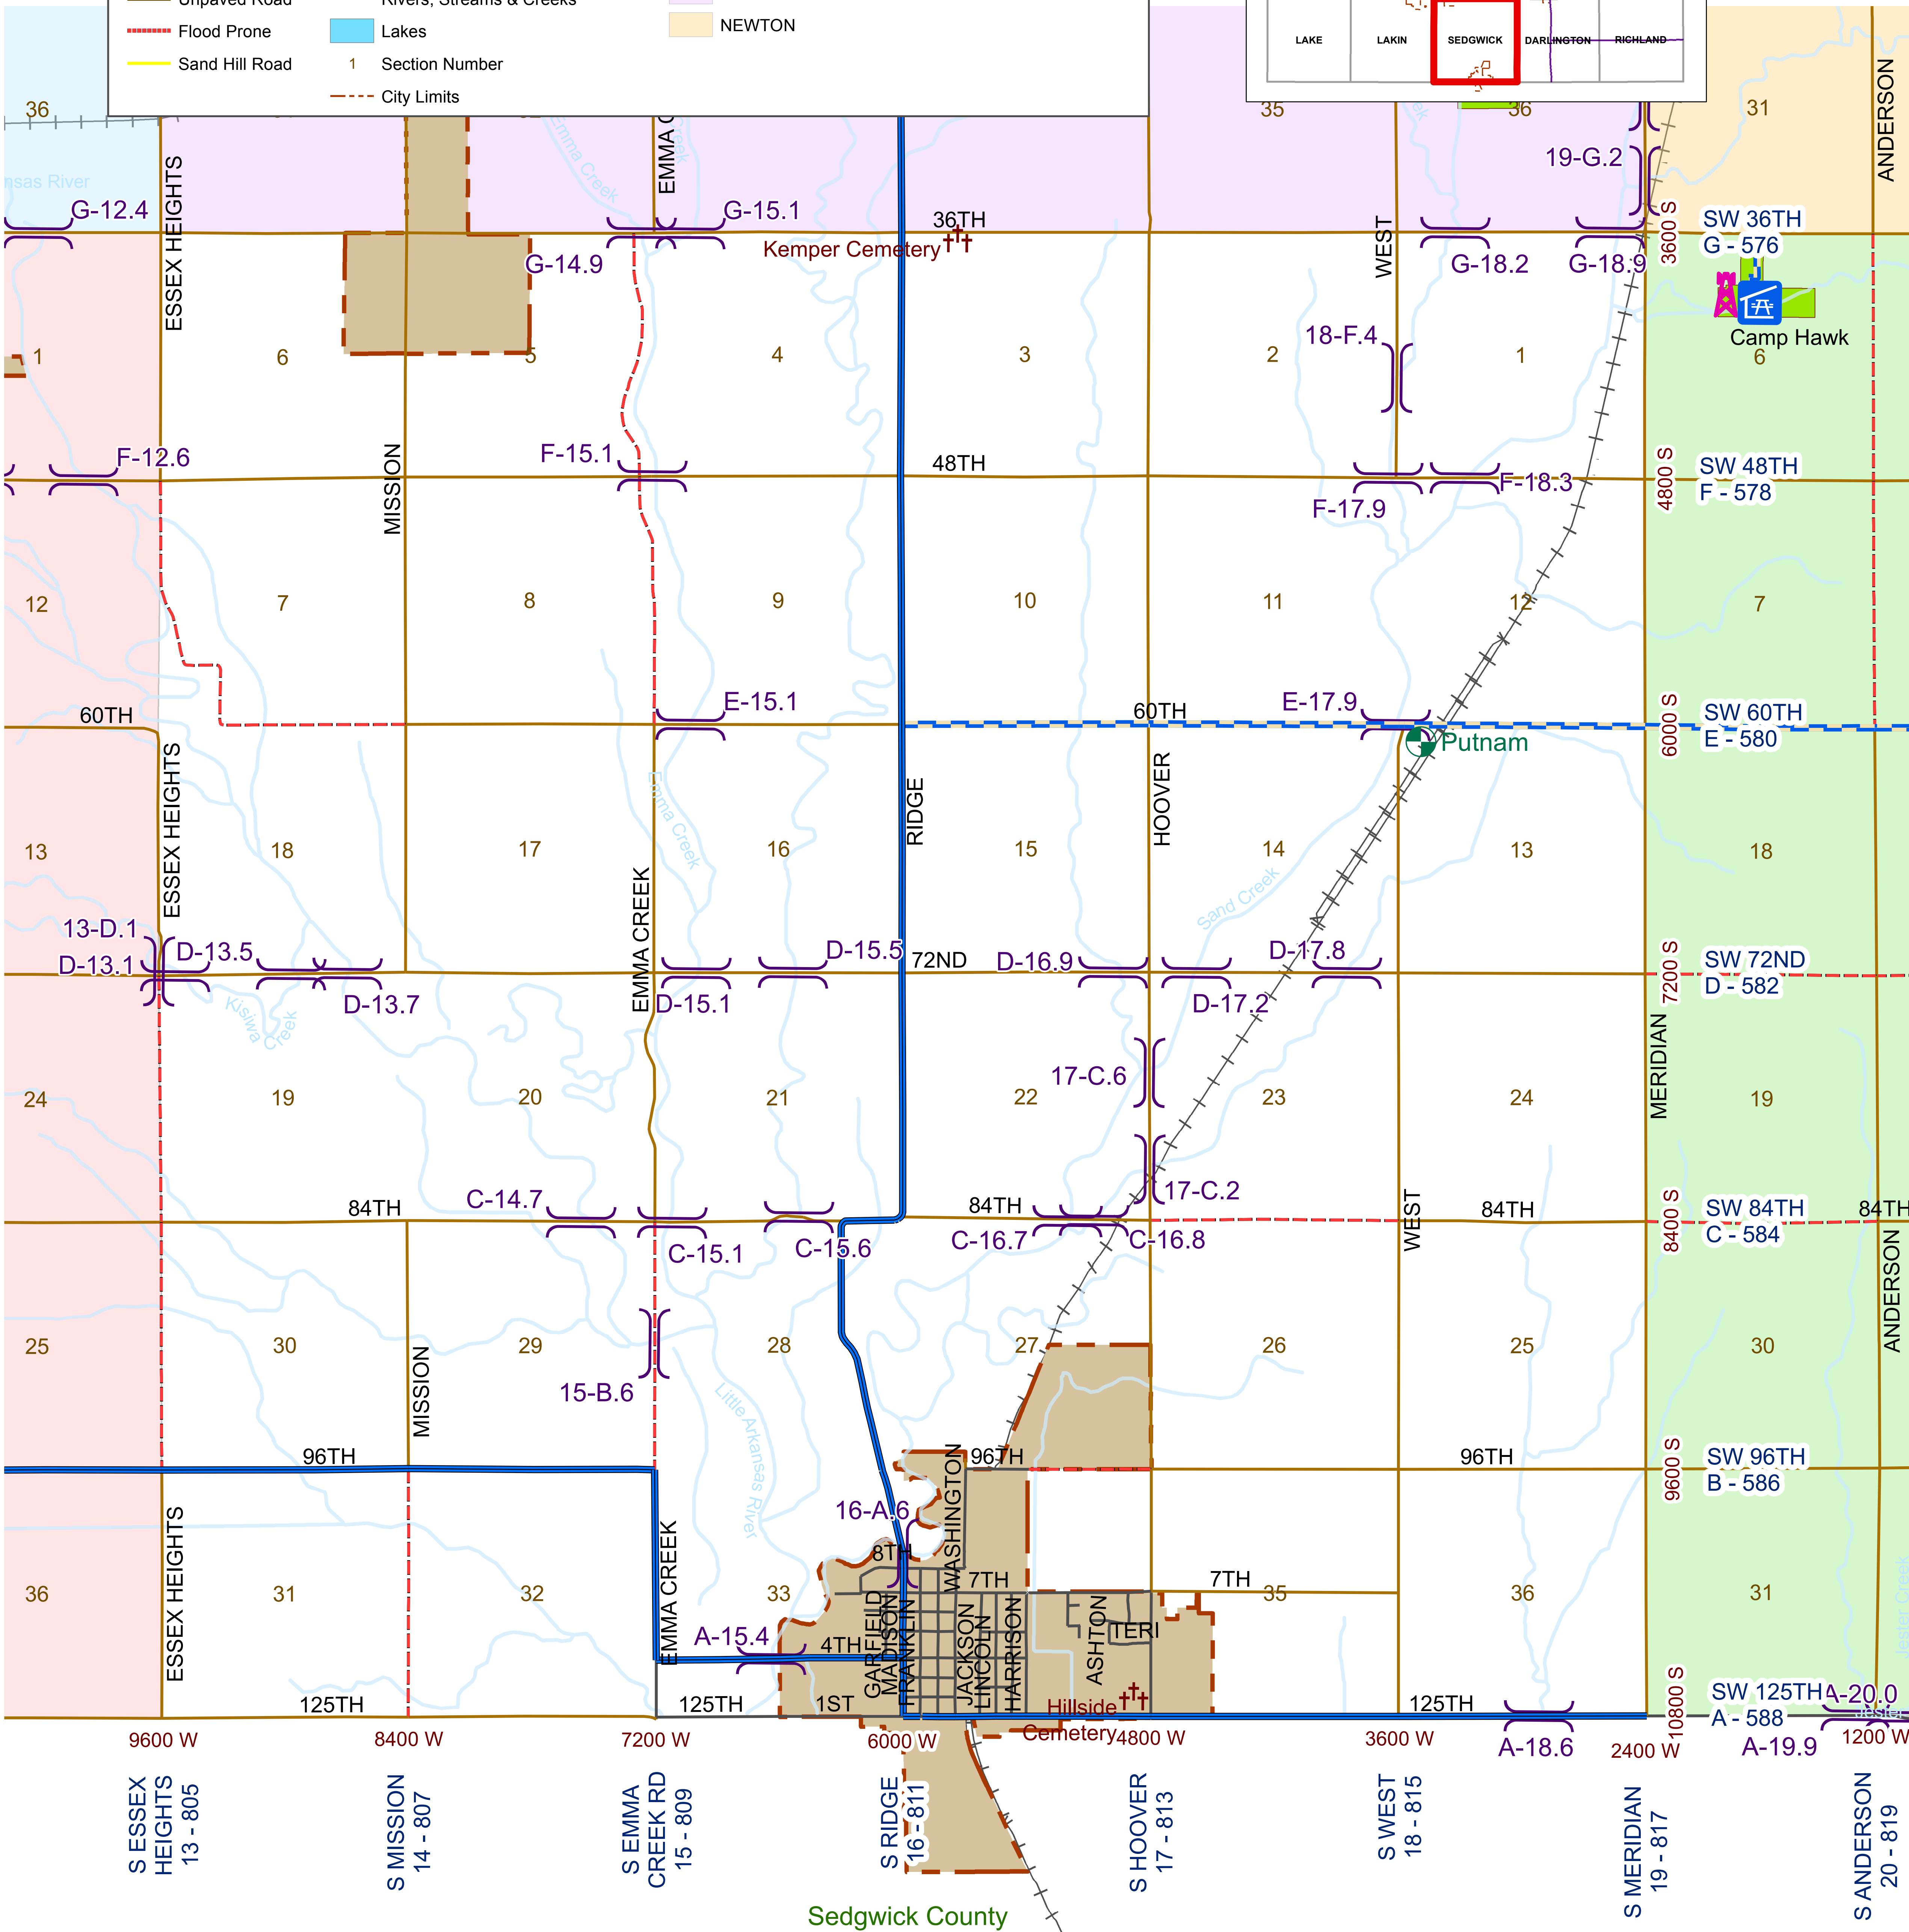

Legend		Townships	Property	
	US Interstate I-135		DARLINGTON	
	US Route 50		HALSTEAD	
	KS Routes		LAKIN	
	Paved Road		MACON	
	Unpaved Road		NEWTON	
	Flood Prone			
	Sand Hill Road			
	HV Maintained - Unpaved			
	HV Maintained - Paved/Hard Surface			
	Bridge			
	Railroad Tracks			
	Rivers, Streams & Creeks			
	Lakes			
	Section Number			
	City Limits			
				HV County Owned
				Camp Hawk