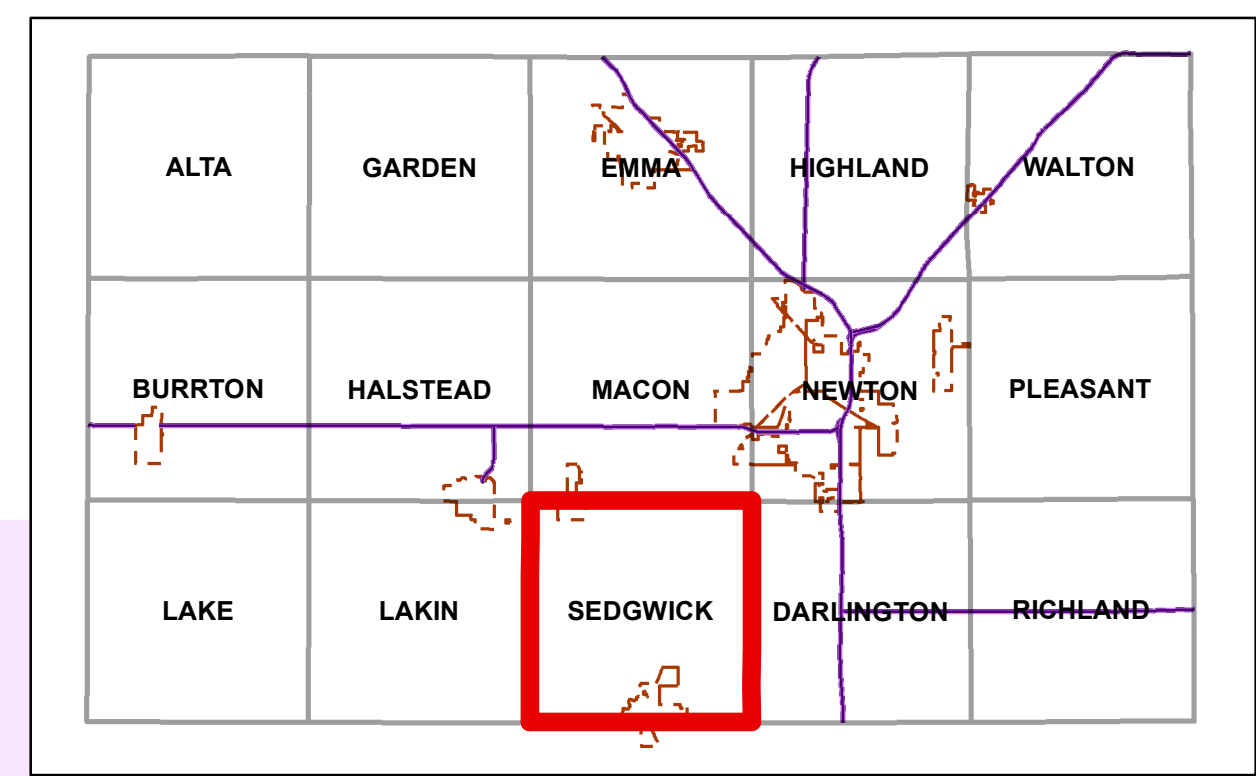

Sedgwick Township

T24-R1W

DATE: 01/17/2014
Harvey County R & B and GIS