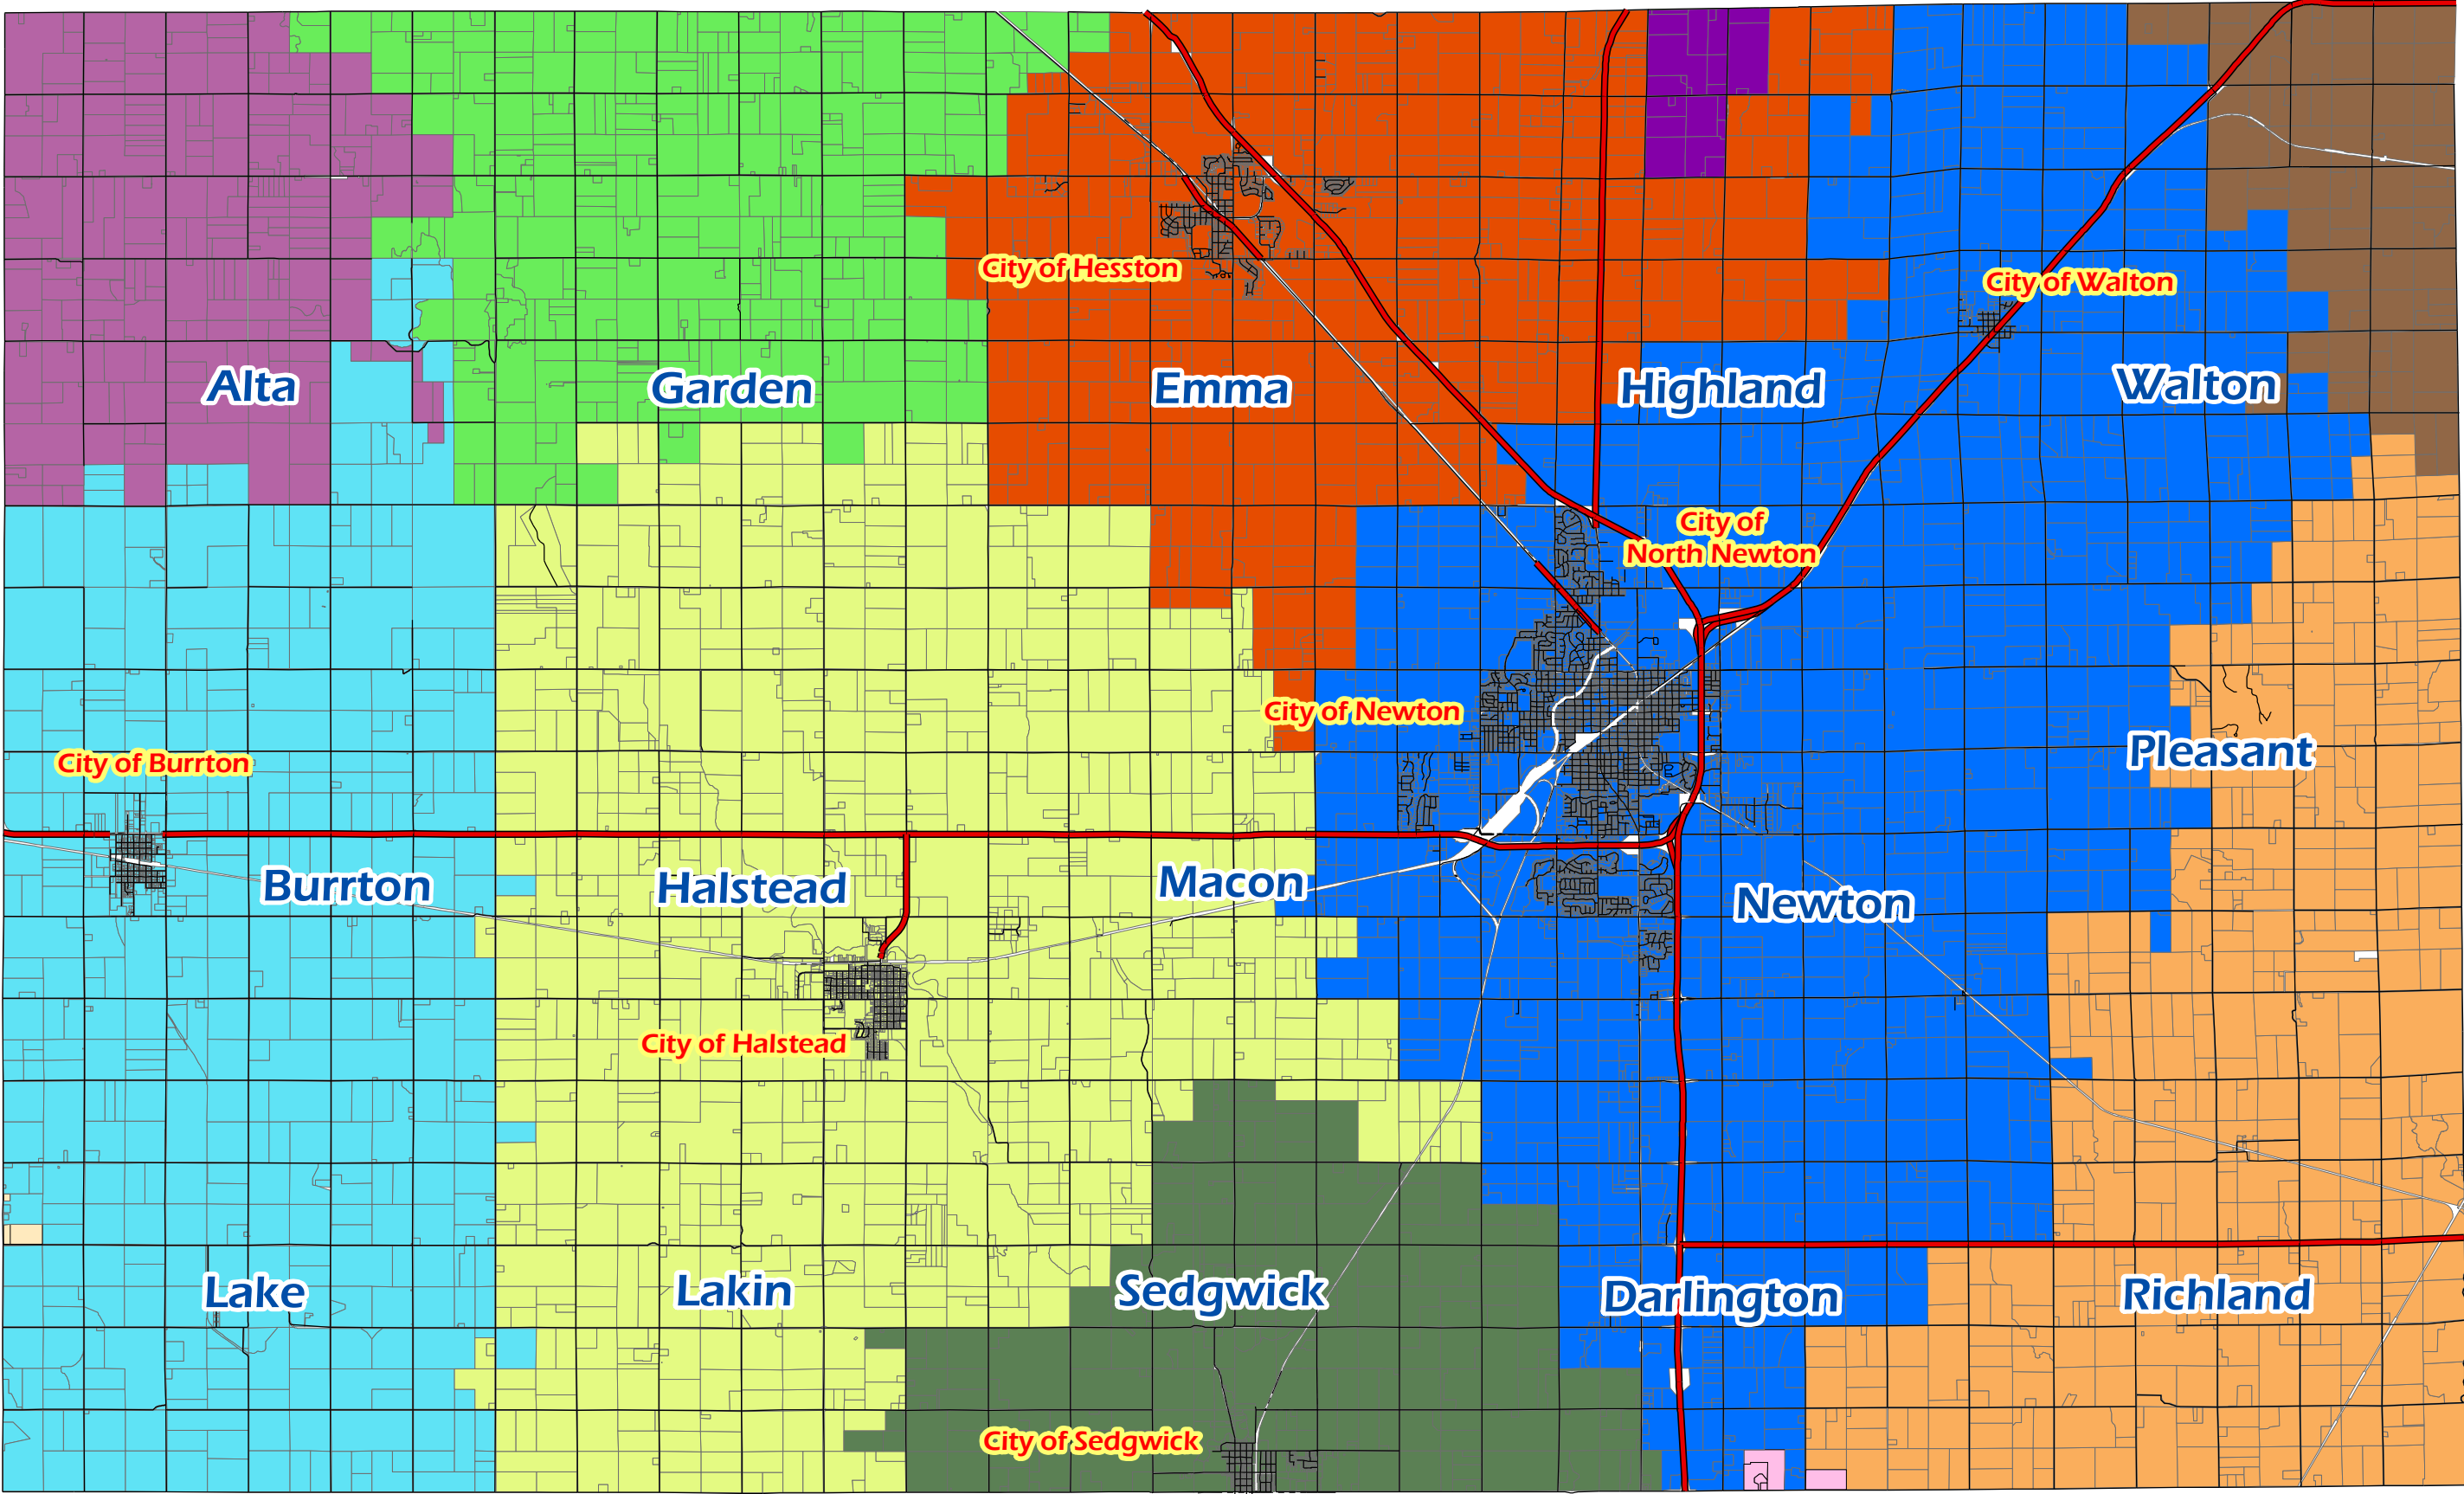

Harvey County School Districts

Legend

School District

- USD206
- USD262
- USD312
- USD313
- USD369
- USD373
- USD398
- USD411
- USD423
- USD439
- USD440
- USD460

N
 E
 S
 W