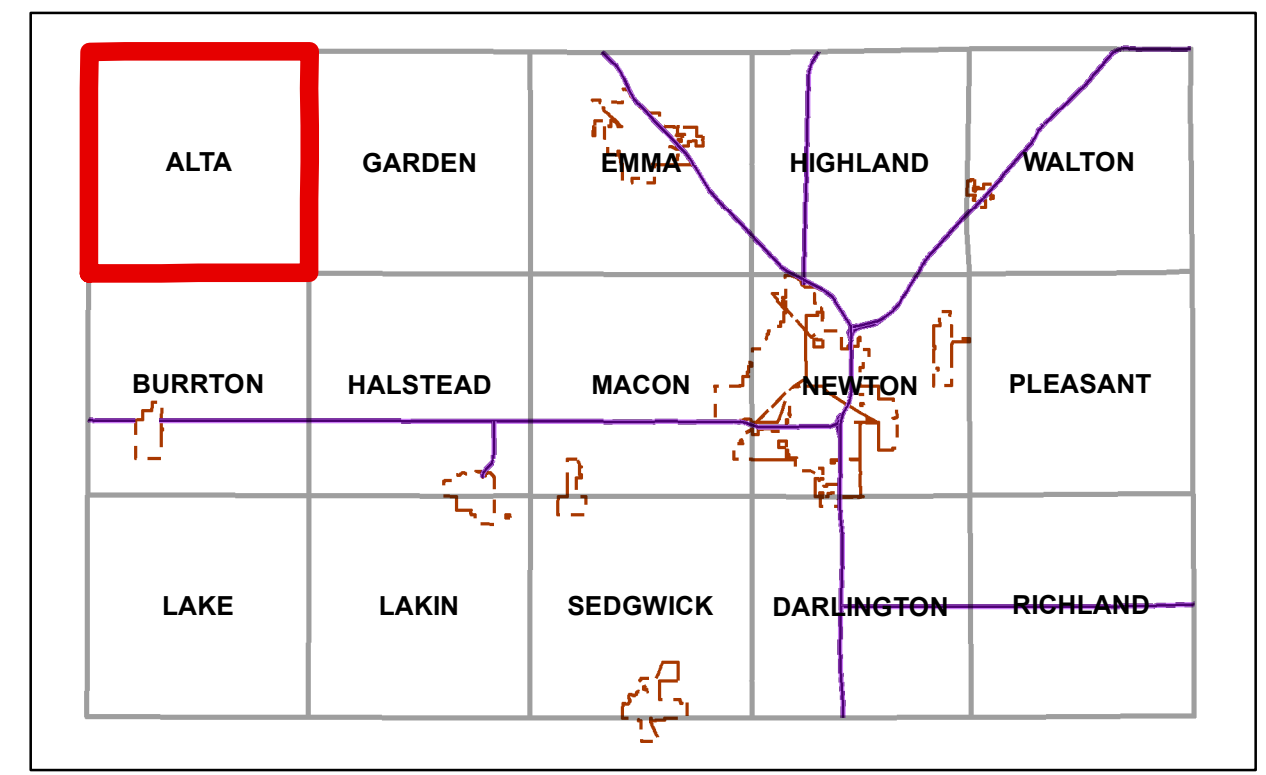

Alta Township

T22-R3W

DATE: 01/17/2014
Harvey County R & B and GIS