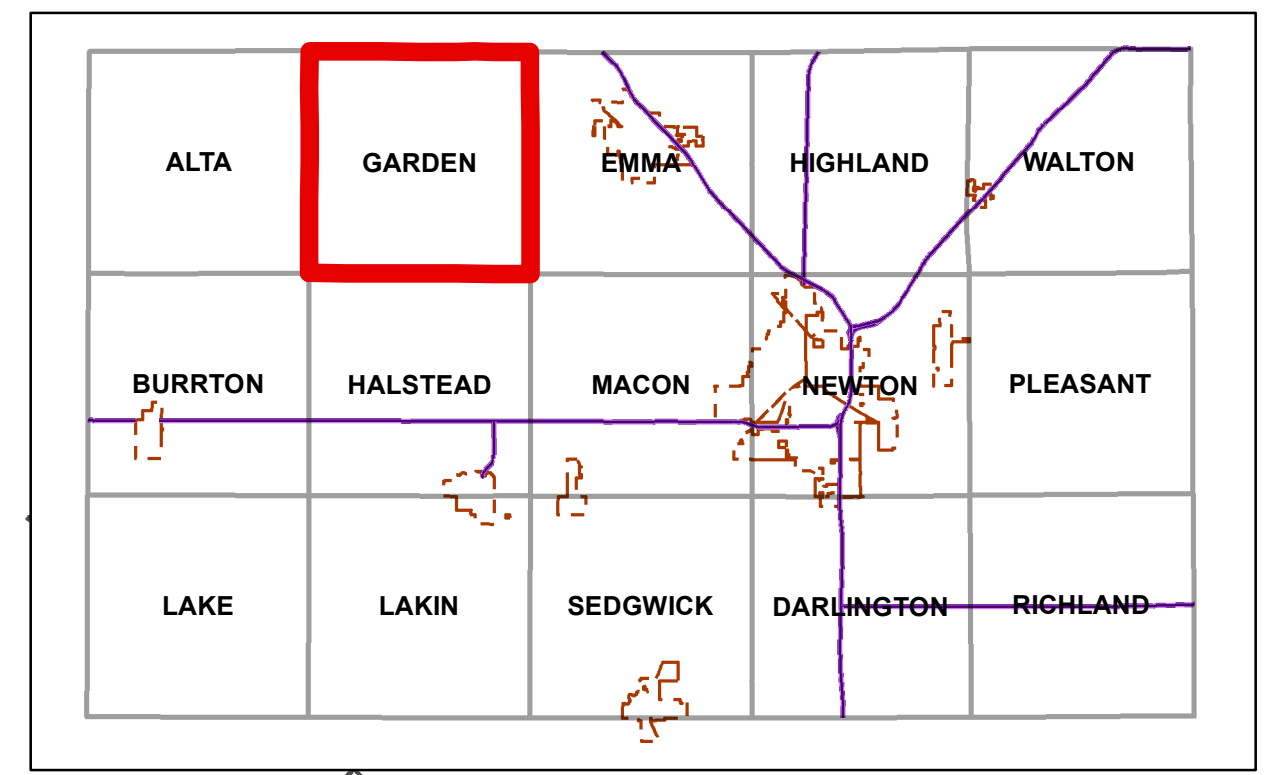

Garden Township

T22-R2W

DATE: 01/17/2014
Harvey County R & B and GIS